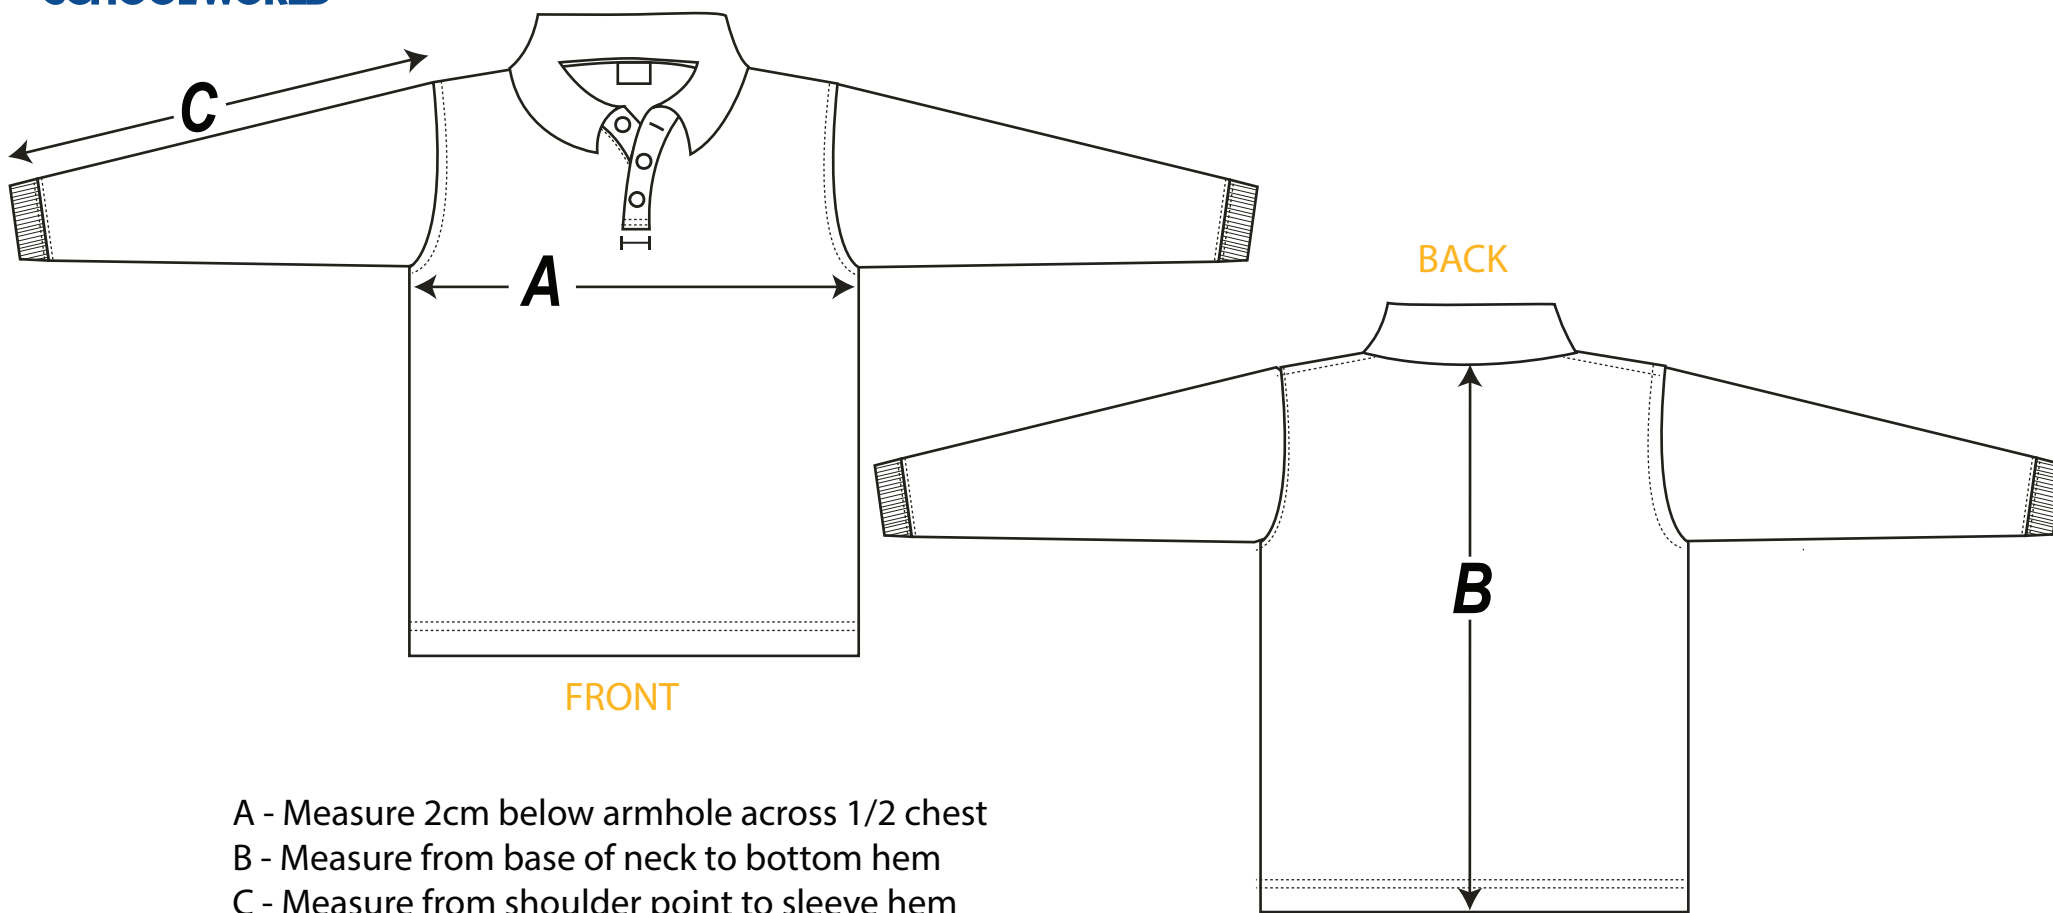

How to measure guide

- A - Measure 2cm below armhole across 1/2 chest
- B - Measure from base of neck to bottom hem
- C - Measure from shoulder point to sleeve hem

POL02 Long Sleeve Polo Shirt

SIZE	2	4	6	8	10	12	14	S	M	L	XL	2XL	3XL
A - Across Front cm	35.5	38	40.5	43	45.5	48	50.5	53	56	59	61.5	64	66
B - Centreback Length cm	43	47	51	55	59	63	67	70	72	74	75	76	77
B - Sleeve Length cm	34	36	42	44	49	54	57	59	61	62	63	64	65

Listed are garment measurements, not body measurements.

When using the size chart, please measure an equivalent garment to determine the students